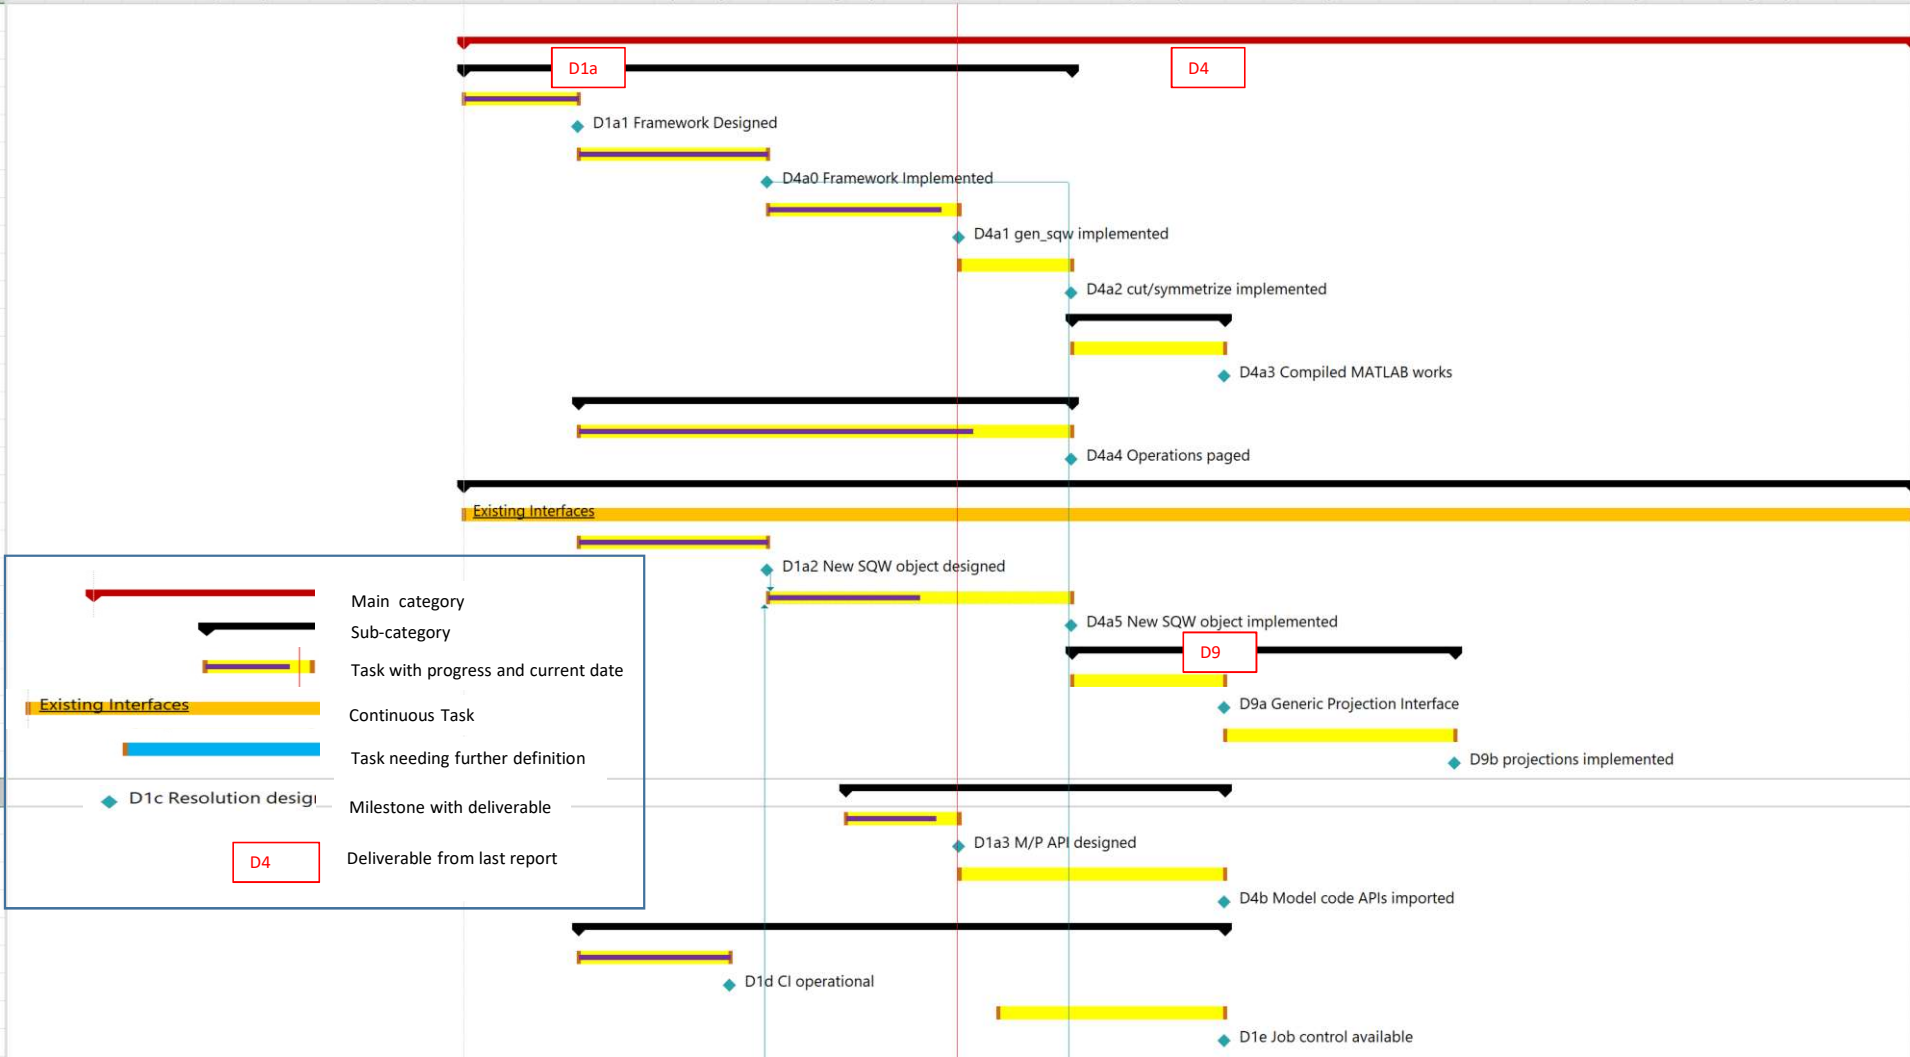

PACE Project
Board Meeting Report
Dec 2020

GANTT Charts for Presentation

4, 2018 Qtr 1, 2019 Qtr 2, 2019 Qtr 3, 2019 Qtr 4, 2019 Qtr 1, 2020 Qtr 2, 2020 Qtr 3, 2020 Qtr 4, 2020 Qtr 1, 2021 Qtr 2, 2021 Qtr 3, 2021 Qtr 4, 2021 Qtr 1, 2022 Qtr 2, 2022 Qtr 3, 2022 Qtr 4, 2022

- Task Name**
- Data Analysis**
- Parallelization**
 - Framework Investigation
 - D1a1 Framework Designed
 - Framework Implementation
 - D4a0 Framework Implemented
 - Implement gen_sqw
 - D4a1 gen_sqw implemented
 - Other operations (cut/symmetrize)
 - D4a2 cut/symmetrize implemented
- Compiled MATLAB**
 - Make compiled MATLAB
 - D4a3 Compiled MATLAB works
- Large Datasets**
 - Enable paged processing
 - D4a4 Operations paged
- Interfaces**
 - Existing Interfaces
 - Design new SQW object
 - D1a2 New SQW object designed
 - Implement new SQW object
 - D4a5 New SQW object implemented
- Generic Projections**
 - Extract Projection Interface
 - D9a Generic Projection Interface
 - Create projections
 - D9b projections implemented
- MATLAB/Python API**
 - Design MATLAB/Python API
 - D1a3 M/P API designed
 - Import model code APIs
 - D4b Model code APIs imported
- Infrastructure**
 - Continuous Integration (CI)
 - D1d CI operational
 - Parallel Job Control
 - D1e Job control available

D17/18/19

- Main category
- Sub-category
- Task with progress and current date
- Existing Interfaces
- Continuous Task
- Task needing further definition
- Milestone with deliverable
- D4 Deliverable from last report