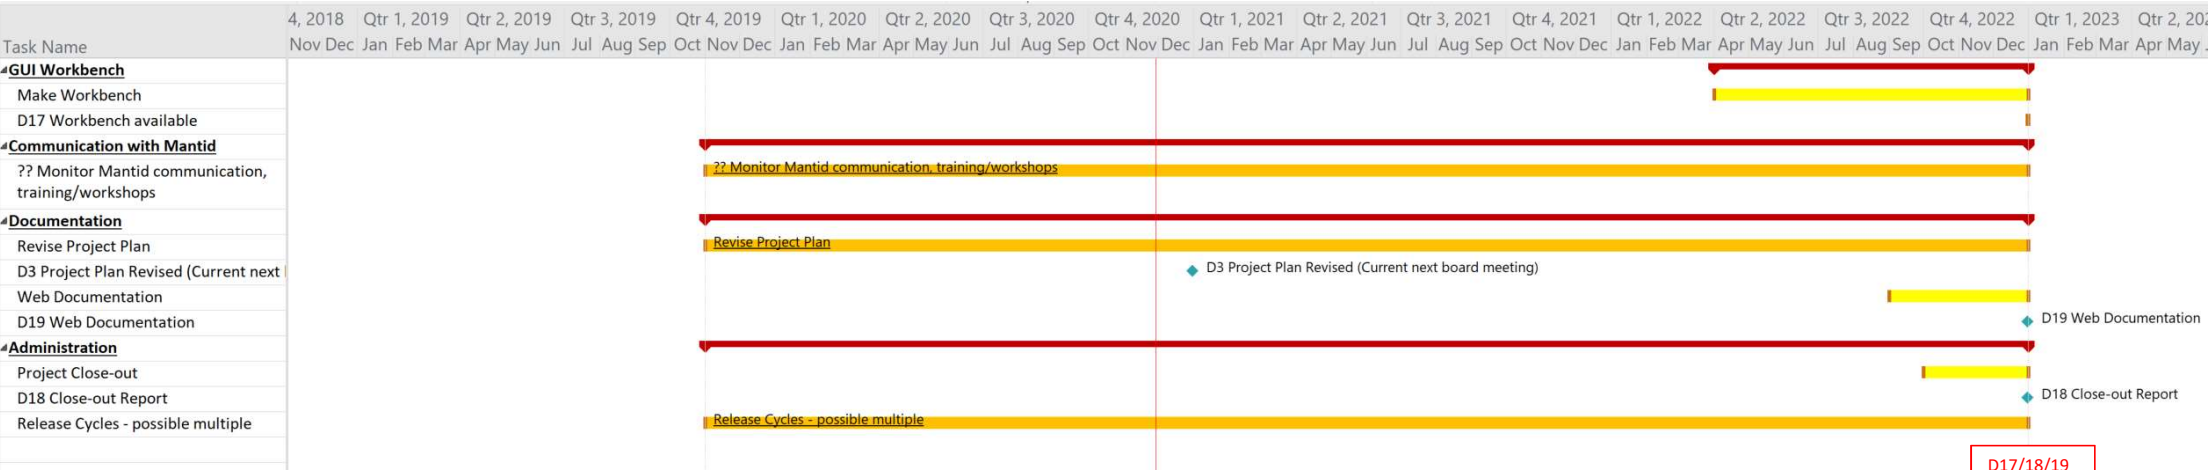

PACE Project
Board Meeting Report
Dec 2020

GANTT Charts for Presentation

4, 2018 Qtr 1, 2019 Qtr 2, 2019 Qtr 3, 2019 Qtr 4, 2019 Qtr 1, 2020 Qtr 2, 2020 Qtr 3, 2020 Qtr 4, 2020 Qtr 1, 2021 Qtr 2, 2021 Qtr 3, 2021 Qtr 4, 2021 Qtr 1, 2022 Qtr 2, 2022 Qtr 3, 2022 Qtr 4, 2022

- Task Name**
- Data Analysis**
- Parallelization**
 - Framework Investigation
 - D1a1 Framework Designed
 - Framework Implementation
 - D4a0 Framework Implemented
 - Implement gen_sqw
 - D4a1 gen_sqw implemented
 - Other operations (cut/symmetrize)
 - D4a2 cut/symmetrize implemented
- Compiled MATLAB**
 - Make compiled MATLAB
 - D4a3 Compiled MATLAB works
- Large Datasets**
 - Enable paged processing
 - D4a4 Operations paged
- Interfaces**
 - Existing Interfaces
 - Design new SQW object
 - D1a2 New SQW object designed
 - Implement new SQW object
 - D4a5 New SQW object implemented
- Generic Projections**
 - Extract Projection Interface
 - D9a Generic Projection Interface
 - Create projections
 - D9b projections implemented
- MATLAB/Python API**
 - Design MATLAB/Python API
 - D1a3 M/P API designed
 - Import model code APIs
 - D4b Model code APIs imported
- Infrastructure**
 - Continuous Integration (CI)
 - D1d CI operational
 - Parallel Job Control
 - D1e Job control available

D17/18/19

- Main category
- Sub-category
- Task with progress and current date
- Existing Interfaces
- Continuous Task
- Task needing further definition
- Milestone with deliverable
- D4 Deliverable from last report