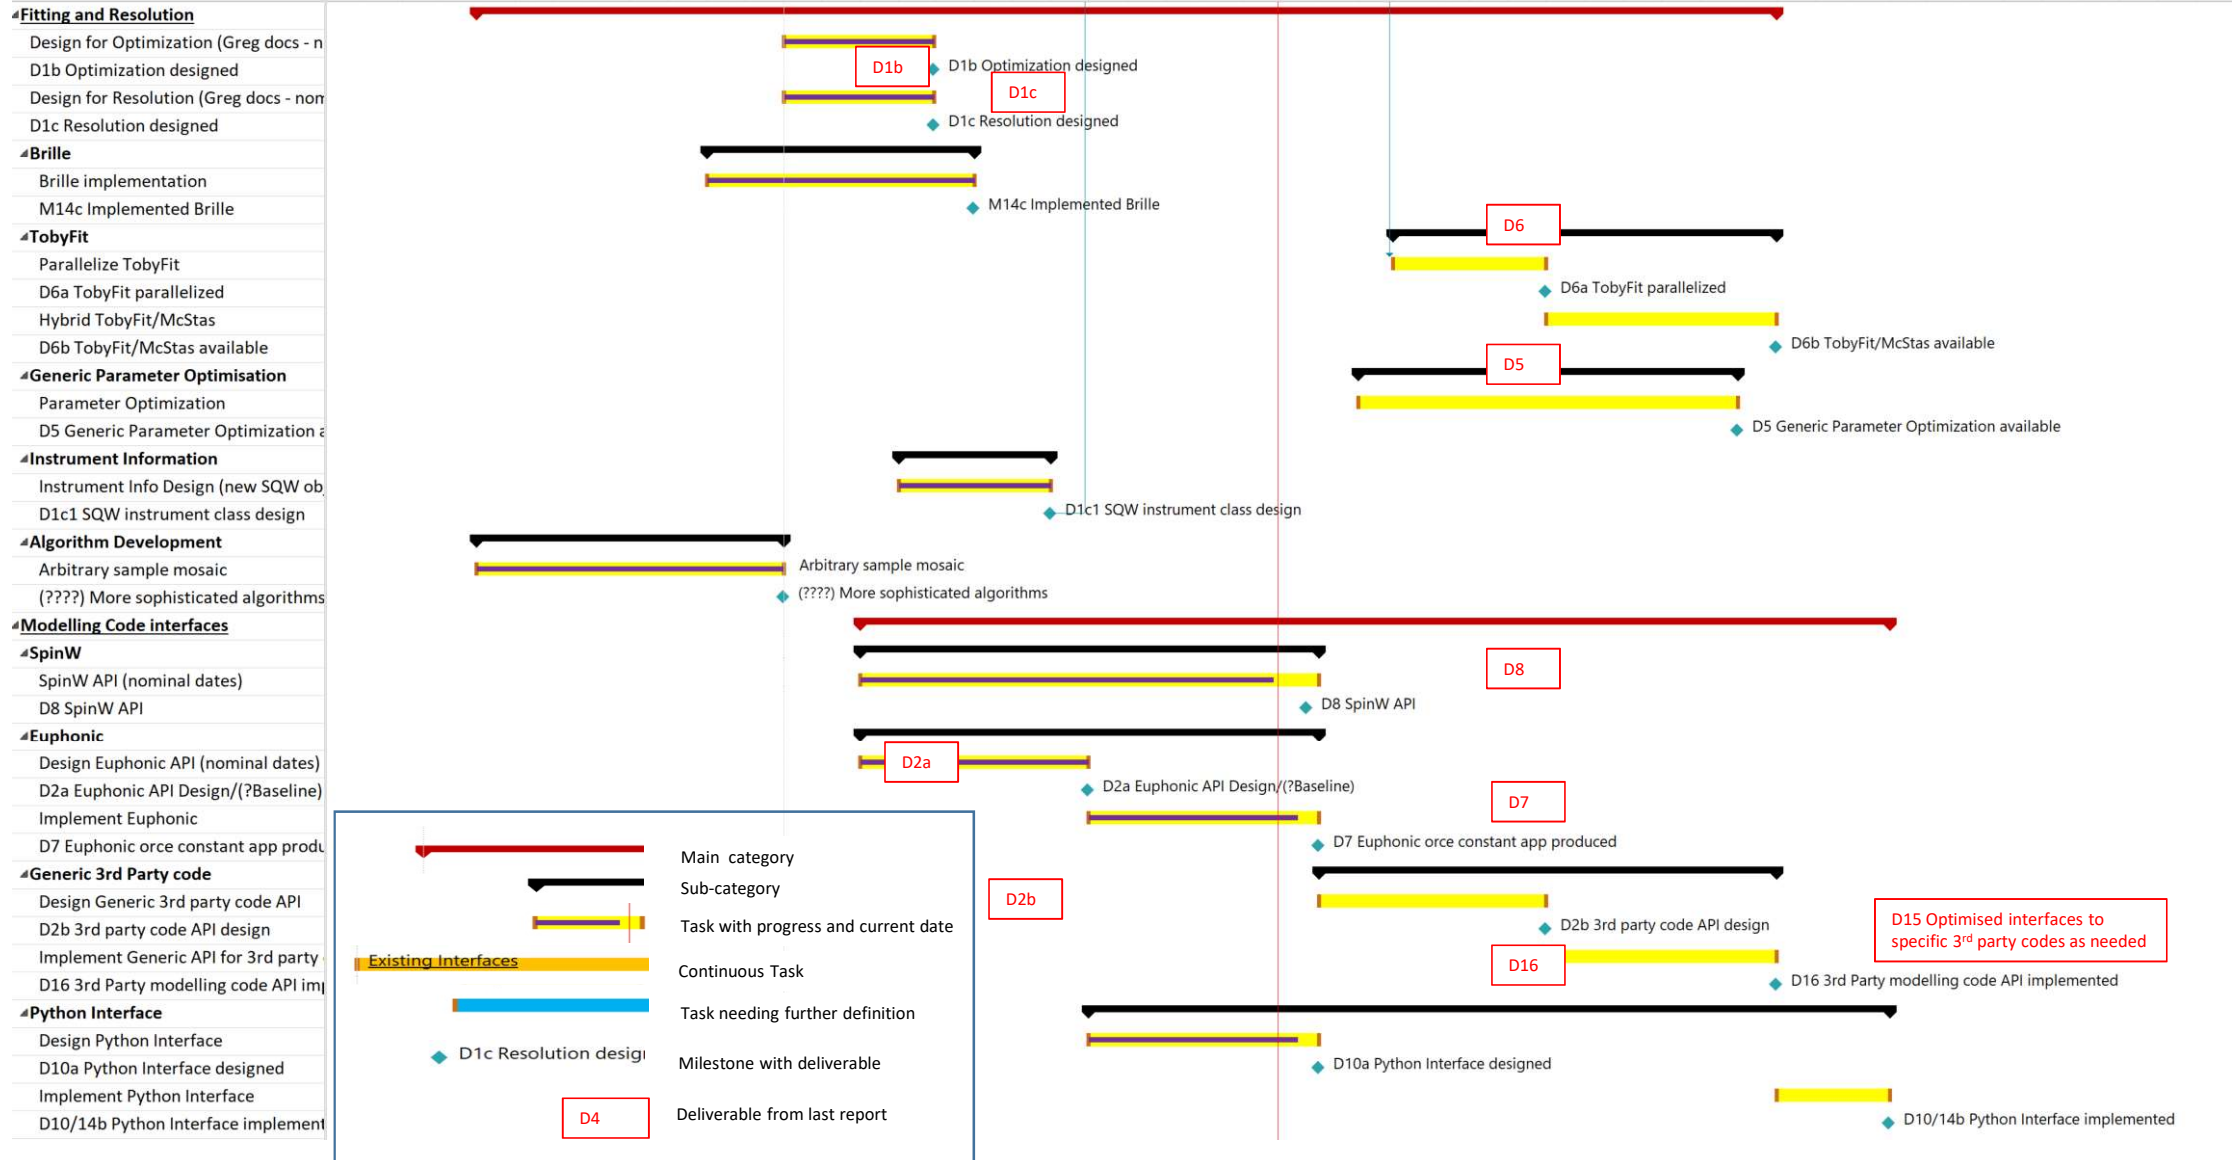

PACE Project
Board Meeting Report
Dec 2020

GANTT Charts for Presentation

4, 2018 Qtr 1, 2019 Qtr 2, 2019 Qtr 3, 2019 Qtr 4, 2019 Qtr 1, 2020 Qtr 2, 2020 Qtr 3, 2020 Qtr 4, 2020 Qtr 1, 2021 Qtr 2, 2021 Qtr 3, 2021 Qtr 4, 2021 Qtr 1, 2022 Qtr 2, 2022 Qtr 3, 2022 Qtr 4, 2022

- Task Name**
- Data Analysis**
- Parallelization**
 - Framework Investigation
 - D1a1 Framework Designed
 - Framework Implementation
 - D4a0 Framework Implemented
 - Implement gen_sqw
 - D4a1 gen_sqw implemented
 - Other operations (cut/symmetrize)
 - D4a2 cut/symmetrize implemented
- Compiled MATLAB**
 - Make compiled MATLAB
 - D4a3 Compiled MATLAB works
- Large Datasets**
 - Enable paged processing
 - D4a4 Operations paged
- Interfaces**
 - Existing Interfaces
 - Design new SQW object
 - D1a2 New SQW object designed
 - Implement new SQW object
 - D4a5 New SQW object implemented
- Generic Projections**
 - Extract Projection Interface
 - D9a Generic Projection Interface
 - Create projections
 - D9b projections implemented
- MATLAB/Python API**
 - Design MATLAB/Python API
 - D1a3 M/P API designed
 - Import model code APIs
 - D4b Model code APIs imported
- Infrastructure**
 - Continuous Integration (CI)
 - D1d CI operational
 - Parallel Job Control
 - D1e Job control available

D17/18/19

- Main category
- Sub-category
- Task with progress and current date
- Existing Interfaces
- Continuous Task
- Task needing further definition
- Milestone with deliverable
- D4 Deliverable from last report